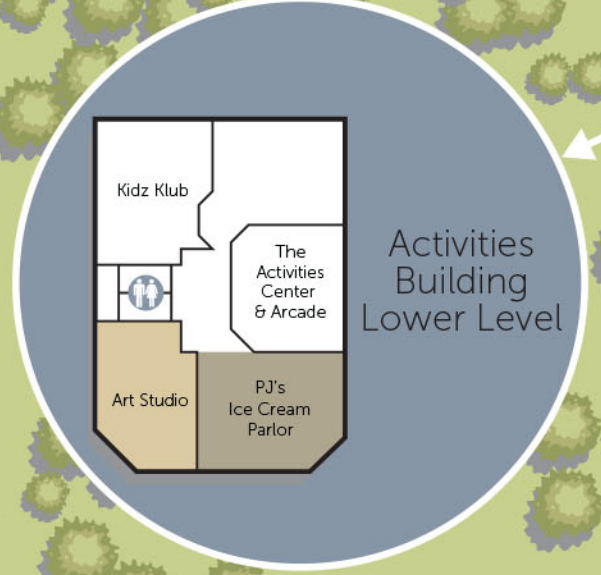

NEMACOLIN
WOODLANDS RESORT

PROPERTY MAP

1001 Lafayette Drive • Farmington, PA 15437
800.422.2736 • nemacolin.com

- A** Chateau Lafayette
- B** The Lodge
- C** Lodge Fire Pit
- D** Woodlands Spa
- E** Paradise Pool & Adult Pool Complex
- F** Laurel Lane Shops
Upper Level
Lower Level
- Laurel Lane Shops
- PJ's Ice Cream Parlor
- Art Studio
- Kidz Indoor Pool
- Kidz Klub & Arcade
- G** Tavern Restaurant
- H** The Maples Townhomes
- I** Sundial Lodge
- Adventure Center
- Mystic Mountain
- J** Top Swing Suite
- Falling Rock
- The Tavern
- K** Midway
- L** Meditation Chapel
- M** Fallingbrook Miniature Golf
- N** Pride & Joy Airplane Hangar
- O** Auto Toy Store
- P** Wildlife Adventures
- Q** Nemacolin Golf Academy
- R** Shepherd's Cove
- S** Membership Headquarters
- T** Walden Pond - Artist in Residence
- U** Studio
- Panorama Pavilion
- Outdoor Animal Habitats
- V** Hardy Girls' Gym
- W** Reflection
- X** The Washington Townhomes
- Y** Woodlands Animal Care Center
- AA** Nemacolin Woodlands Pet Resort & Spa
- BB** Horizon Point & Holistic Healing Center
- CC** Practice Facility
- DD** Falling Rock
- Golf Pro Shop & Check-In
- Aqueous Restaurant & Amber Bar
- Sunset Terrace
- EE** Holistic Garden
- FF** Mulligan's
- GG** Lady Luck Casino Nemacolin
- HH** Nemacolin Field Club
- Sporting Clays, Fly Fishing & Pro Shop
- II** Deer Path Lodge Private Home
- JJ** The Cottage at Grouse Glen Private Home
- KK** Garshak Treehouse Private Home
- LL** The Estate at Dogwood Lane Private Home
- MM** Arden Estates Private Home
- NN** Greystone Private Home
- OO** Case Brown Cottage Private Home

GAMBLING PROBLEM?
CALL 1-800-GAMBLER

Legend

- Meeting Rooms
- Restaurants
- Retail Shops

To: Washington Townhomes
 Shepherd's Cove
 The Maples Townhomes
 Falling Rock
 Golf Courses
 Miniature Golf
 Mystic Mountain
 Adventure Center
 Sundial Lodge
 Wildlife Adventures
 Private Homes

Laurel Path Begins Here

Lafayette Drive

Lafayette Drive

Lafayette Square

Parking Garage