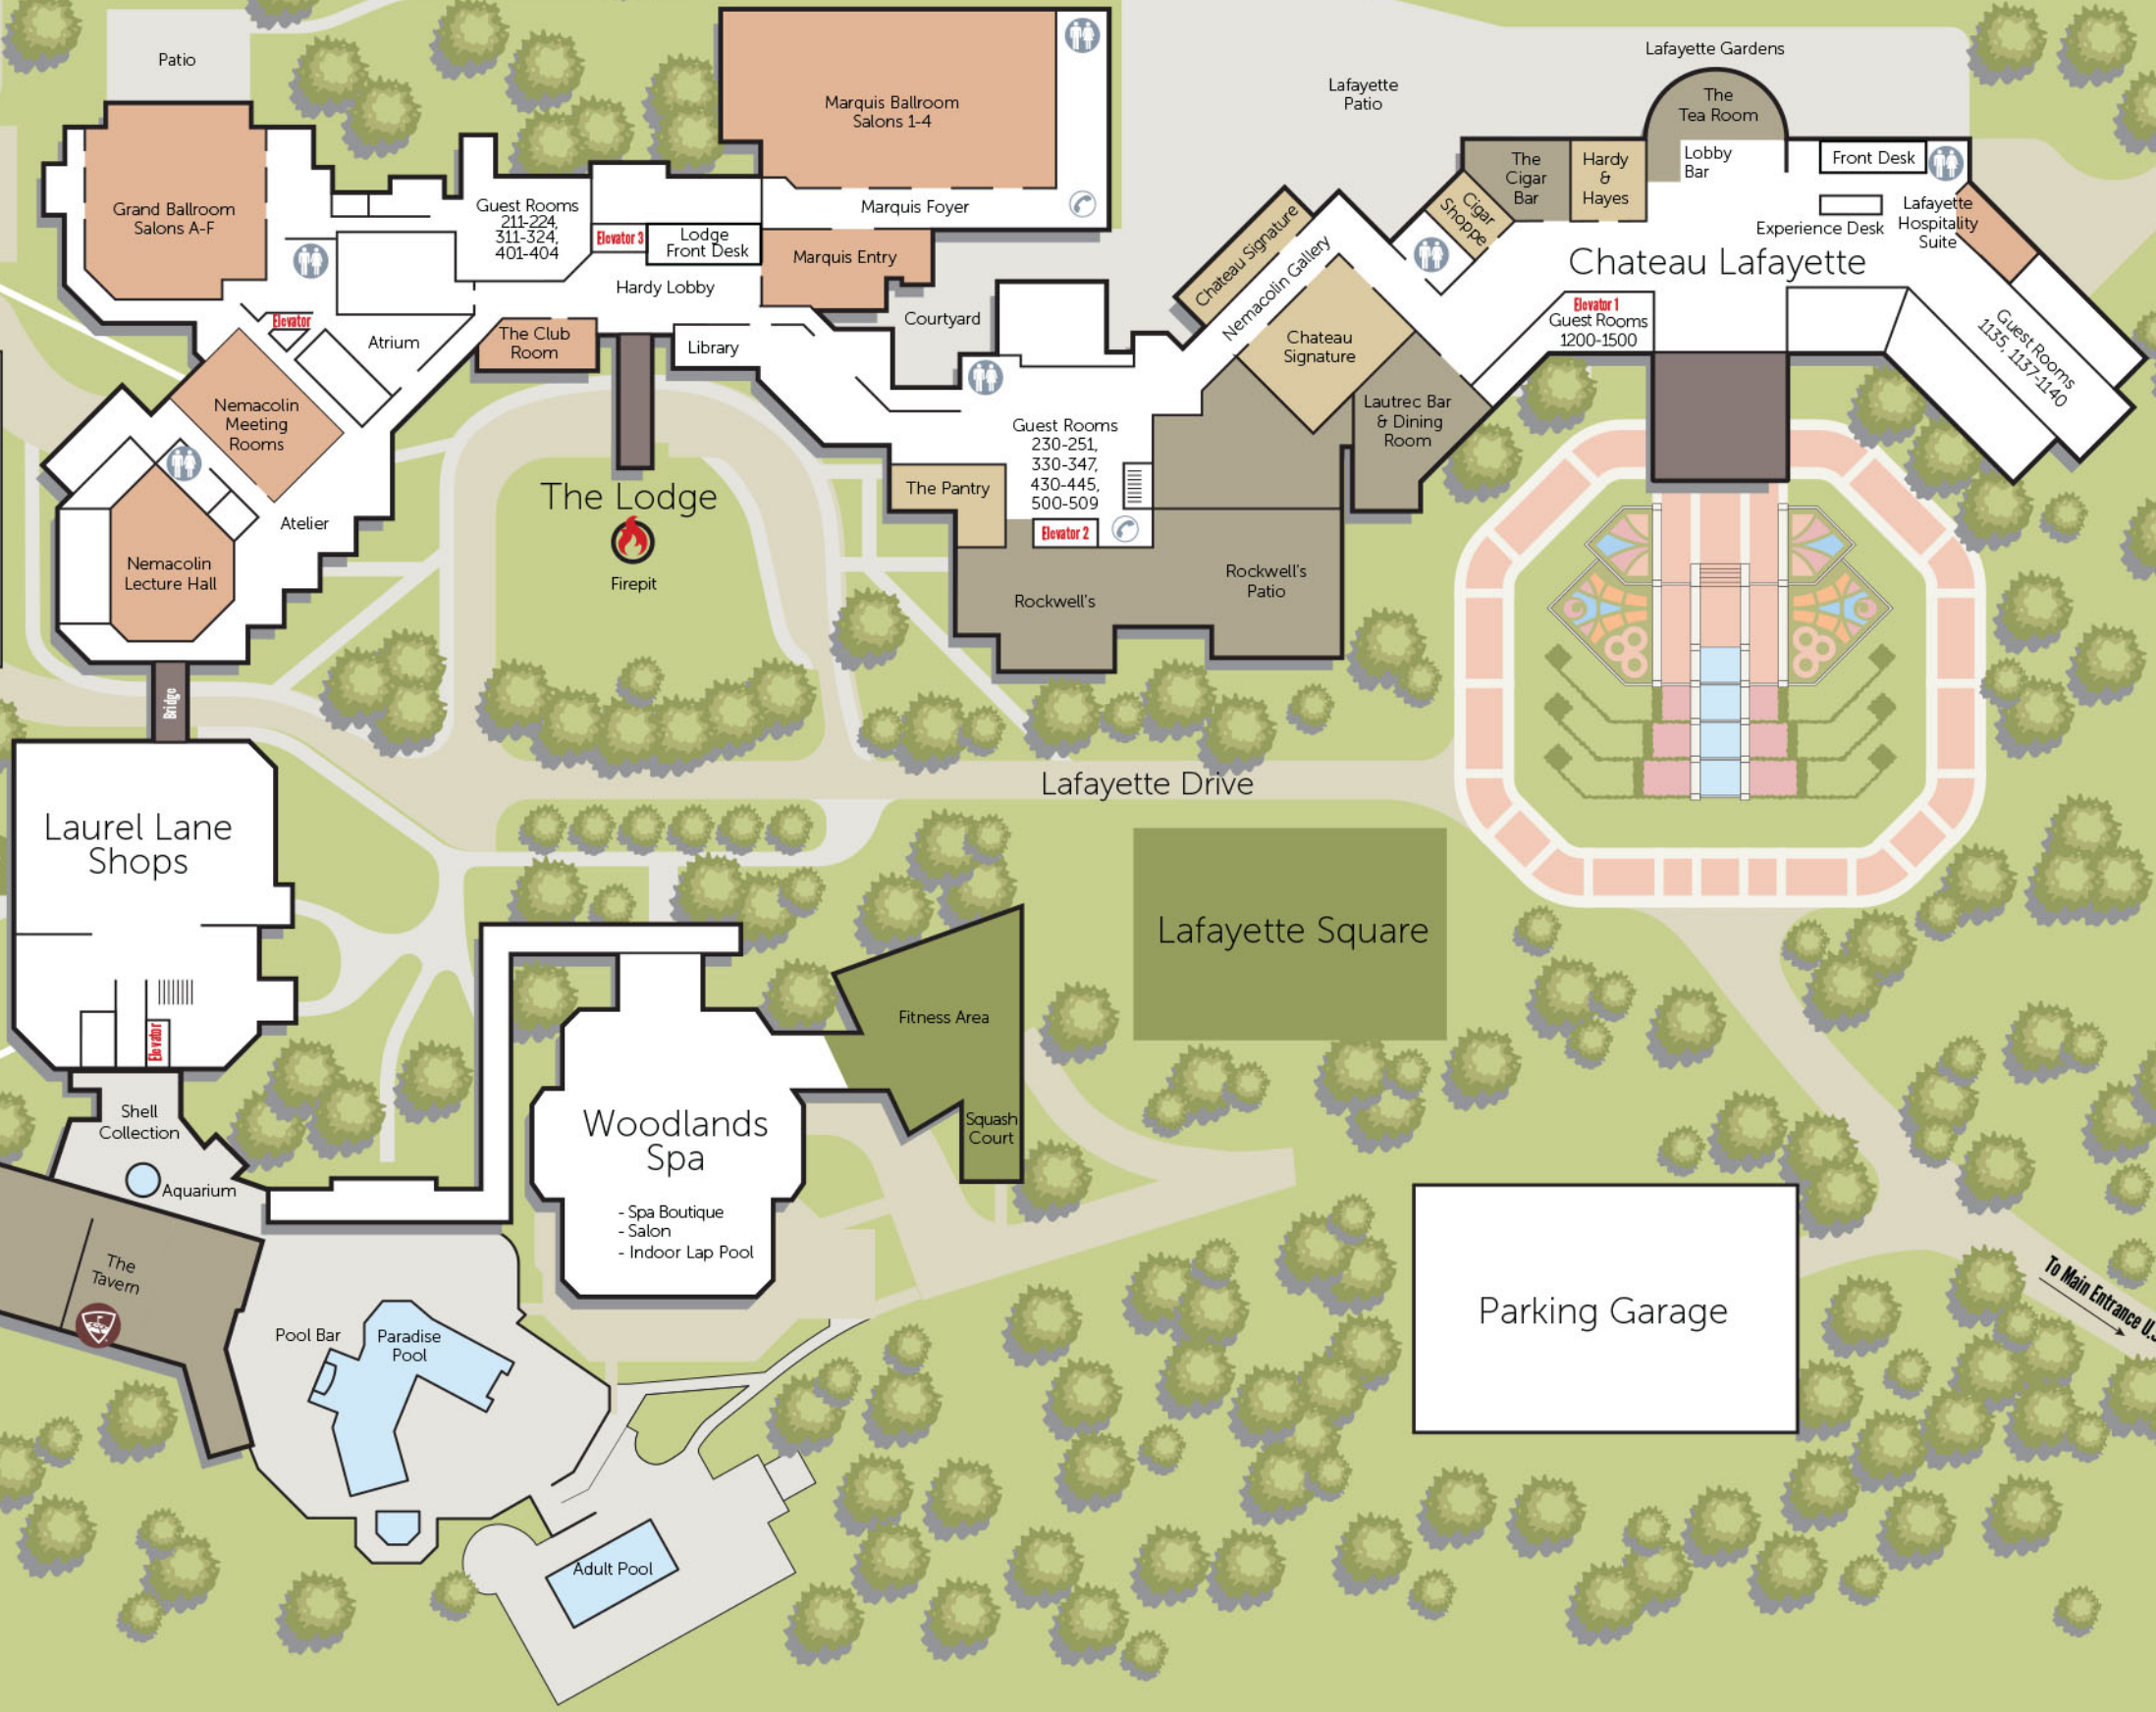

NEMACOLIN
WOODLANDS RESORT

PROPERTY MAP

1001 Lafayette Drive • Farmington, PA 15437
800.422.2736 • nemacolin.com

- A** Chateau Lafayette
- B** The Lodge
- C** Lodge Fire Pit
- D** Woodlands Spa
- E** Paradise Pool & Adult Pool Complex
- F** Laurel Lane Shops
Upper Level
Lower Level
- Laurel Lane Shops
- PJ's Ice Cream Parlor
- Art Studio
- Kidz Indoor Pool
- Kidz Klub & Arcade
- G** Tavern Restaurant
- H** The Maples Townhomes
- I** Sundial Lodge
- Adventure Center
- Mystic Mountain
- J** Top Swing Suite
- Falling Rock
- The Tavern
- K** Midway
- L** Meditation Chapel
- M** Fallingbrook Miniature Golf
- N** Pride & Joy Airplane Hangar
- O** Auto Toy Store
- P** Wildlife Adventures
- Q** Nemacolin Golf Academy
- R** Shepherd's Cove
- S** Membership Headquarters
- T** Walden Pond - Artist in Residence
- U** Studio
- Panorama Pavilion
- Outdoor Animal Habitats
- V** Hardy Girls' Gym
- W** Reflection
- X** The Washington Townhomes
- Y** Woodlands Animal Care Center
- AA** Nemacolin Woodlands Pet Resort & Spa
- BB** Horizon Point & Holistic Healing Center
- CC** Practice Facility
- DD** Falling Rock
- Golf Pro Shop & Check-In
- Aqueous Restaurant & Amber Bar
- Sunset Terrace
- EE** Holistic Garden
- FF** Mulligan's
- GG** Lady Luck Casino Nemacolin
- HH** Nemacolin Field Club
- Sporting Clays, Fly Fishing & Pro Shop
- II** Deer Path Lodge Private Home
- JJ** The Cottage at Grouse Glen Private Home
- KK** Garshak Treehouse Private Home
- LL** The Estate at Dogwood Lane Private Home
- MM** Arden Estates Private Home
- NN** Greystone Private Home
- OO** Case Brown Cottage Private Home

GAMBLING PROBLEM?
CALL 1-800-GAMBLER

Legend

- Meeting Rooms
- Restaurants
- Retail Shops

To: Washington Townhomes
 Shepherd's Cove
 The Maples Townhomes
 Falling Rock
 Golf Courses
 Miniature Golf
 Mystic Mountain
 Adventure Center
 Sundial Lodge
 Wildlife Adventures
 Private Homes

Laurel Path Begins Here

Lafayette Drive

Lafayette Drive

Lafayette Square

Parking Garage