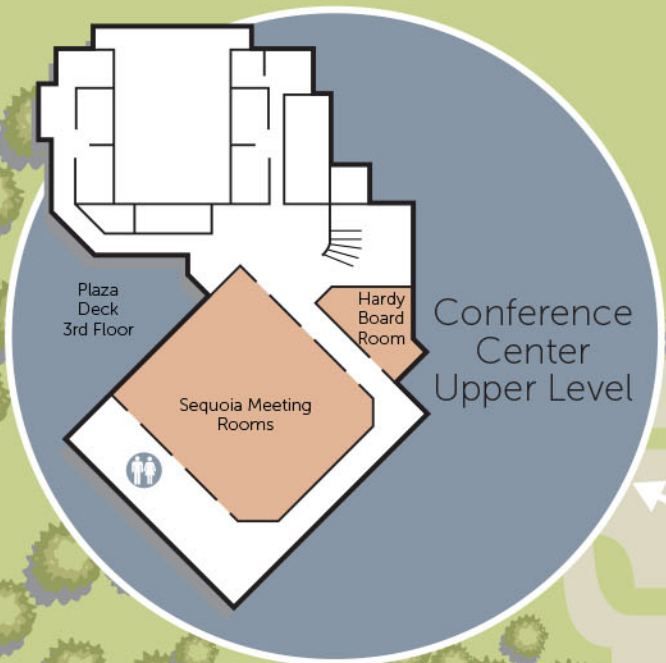

NEMACOLIN
WOODLANDS RESORT

PROPERTY MAP

1001 Lafayette Drive • Farmington, PA 15437
800.422.2736 • nemacolin.com

- A** Chateau Lafayette
- B** The Lodge
- C** Lodge Fire Pit
- D** Woodlands Spa
- E** Paradise Pool & Adult Pool Complex
- F** Laurel Lane Shops
Upper Level
Lower Level
- Laurel Lane Shops
- PJ's Ice Cream Parlor
- Art Studio
- Kidz Indoor Pool
- Kidz Klub & Arcade
- G** Tavern Restaurant
- H** The Maples Townhomes
- I** Sundial Lodge
- Adventure Center
- Mystic Mountain
- J** Top Swing Suite
- Falling Rock
- The Tavern
- K** Midway
- L** Meditation Chapel
- M** Fallingbrook Miniature Golf
- N** Pride & Joy Airplane Hangar
- O** Auto Toy Store
- P** Wildlife Adventures
- Q** Nemacolin Golf Academy
- R** Shepherd's Cove
- S** Membership Headquarters
- T** Walden Pond - Artist in Residence
- U** Studio
- Panorama Pavilion
- Outdoor Animal Habitats
- V** Hardy Girls' Gym
- W** Reflection
- X** The Washington Townhomes
- Y** Woodlands Animal Care Center
- AA** Nemacolin Woodlands Pet Resort & Spa
- BB** Horizon Point & Holistic Healing Center
- CC** Practice Facility
- DD** Falling Rock
- Golf Pro Shop & Check-In
- Aqueous Restaurant & Amber Bar
- Sunset Terrace
- EE** Holistic Garden
- FF** Mulligan's
- GG** Lady Luck Casino Nemacolin
- HH** Nemacolin Field Club
- Sporting Clays, Fly Fishing & Pro Shop
- II** Deer Path Lodge Private Home
- JJ** The Cottage at Grouse Glen Private Home
- KK** Garshak Treehouse Private Home
- LL** The Estate at Dogwood Lane Private Home
- MM** Arden Estates Private Home
- NN** Greystone Private Home
- OO** Case Brown Cottage Private Home

GAMBLING PROBLEM?
CALL 1-800-GAMBLER

Legend

- Meeting Rooms
- Restaurants
- Retail Shops

To: Washington Townhomes
 Shepherd's Cove
 The Maples Townhomes
 Falling Rock
 Golf Courses
 Miniature Golf
 Mystic Mountain
 Adventure Center
 Sundial Lodge
 Wildlife Adventures
 Private Homes

Laurel Path Begins Here

Lafayette Drive

Lafayette Drive

Lafayette Square

Parking Garage