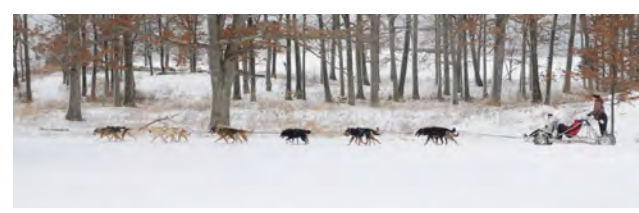

WILD ANIMAL SHOW

Join Nemacolin's Wildlife Adventure team as they lead you on an adventure to explore the wild world of animals. This entertaining and educational experience will showcase reptiles, birds, mammals and much more. The show is led by the experienced associates on select holiday weekend dates.

$15 per adult / $12 per child ages 4-12
(Ages 3 & under are free)

WINTER DOG SLEDDING

Our dog sledding takes to the snow during the winter months creating a breathtaking experience for the entire family! Rides have a two person maximum with a total combined weight of 275 lbs. Each excursion includes a 30-minute kennel tour and a 30-minute ride. *Minimum weight for children is 45 lbs. The run will take place regardless of weather, so please dress appropriately.*

$150 first rider / $25 additional rider