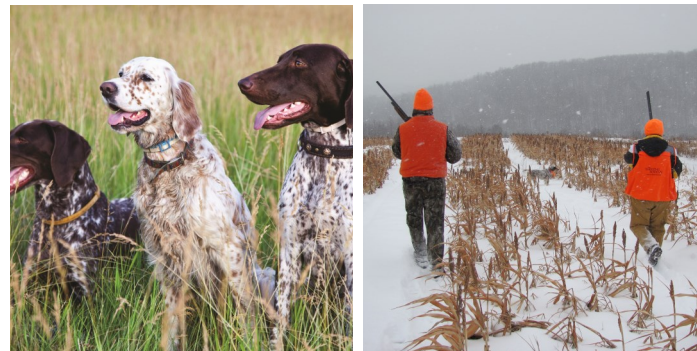

THE FIELD CLUB

The outdoors are yours to explore.

NEMACOLIN
WOODLANDS RESORT

Expect the Unexpected

Woven throughout 140 acres of woodlands, valleys and pastures of the Laurel Highlands mountains, The Nemacolin Field Club complex houses one of the nation's top sporting clays facilities and the gateway to some of the finest fishing streams and creeks in the Eastern United States.